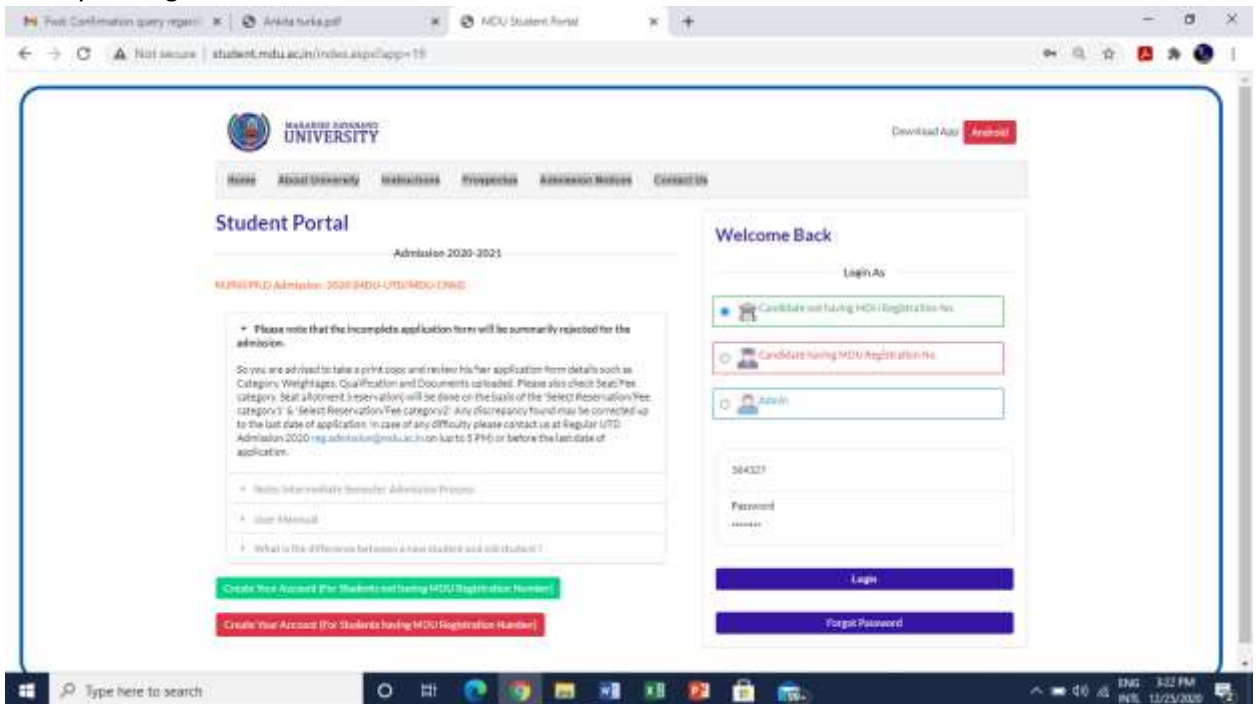

1. Go to link <http://admission.mdu.ac.in/admissions.aspx>
2. Click on the below option

3. Enter your Login Details

4. Click on **Download Admit card option** under New Admissions(2020) and then Click Here to Print Admit Card

# Admission : M.Phil/Ph.D Admission -2020 (MDU-UTD/MDU-CPAS)

Good Afternoon, ANI

User ID: 304317 & Name: ANKITA TURIKA & Category: Haryana Open General Category (HOGC)

- My Profile
- New Admissions (2020)
- Apply for New Admissions
- SEE EXAM/SEE/TRY/KAH/HSOT/HSZS
- UPDATE/DATE/ACT/UP/ Details
- Upload/Details/ Messages
- Upload/ Documents
- Apply/ for/ National/ Programs
- Download/ Admit/ Card**
- My/ Immediate/ Fees/ Giving/ Students/ On/
- My/ Dear/ Allowed/ Admission/ Fees
- Existing/ UTD/ CHS/ Student/ Admission/ &/ Fee/ Payment
- Apply/ For/ Hostel/ Admission
- Ph.D/ Registration
- Payment/ Receipt